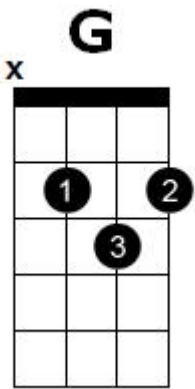

Chord diagram for All About That Bass (Ukulele live version)

Alternative chords and fingering