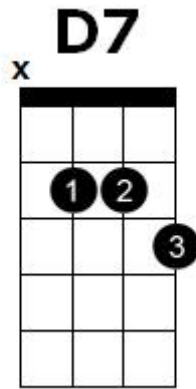

Chord diagram for All About That Bass (Ukulele live version)

Alternative chords and fingering