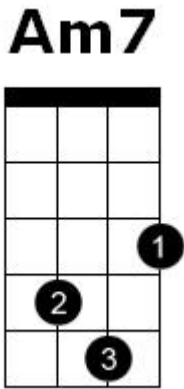

Chord diagram for All About That Bass (Ukulele live version)

Alternative chords and fingering